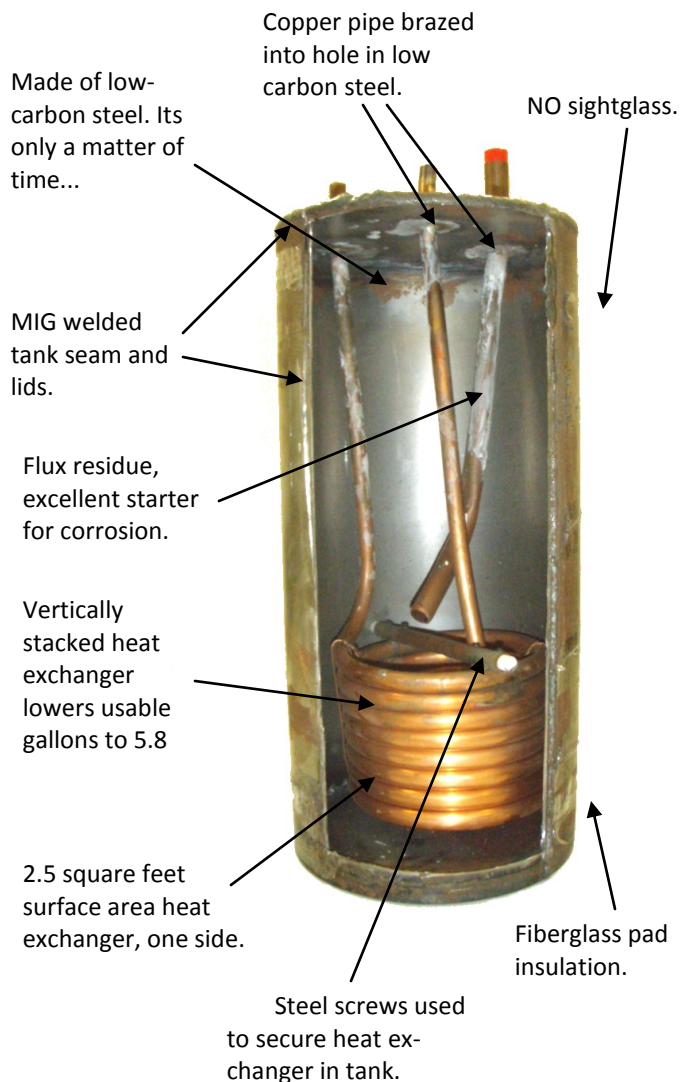

PROPAC™ T, A COMPARISON...

PROPAC™ T

WEIGHT DRY - 30 lbs
CAPACITY - 10 gallons

Competition

WEIGHT DRY - 55 lbs
CAPACITY - 8 gallons

Tel: 904.693.4555
sales@energylabsinc.com
www.energylabsinc.com