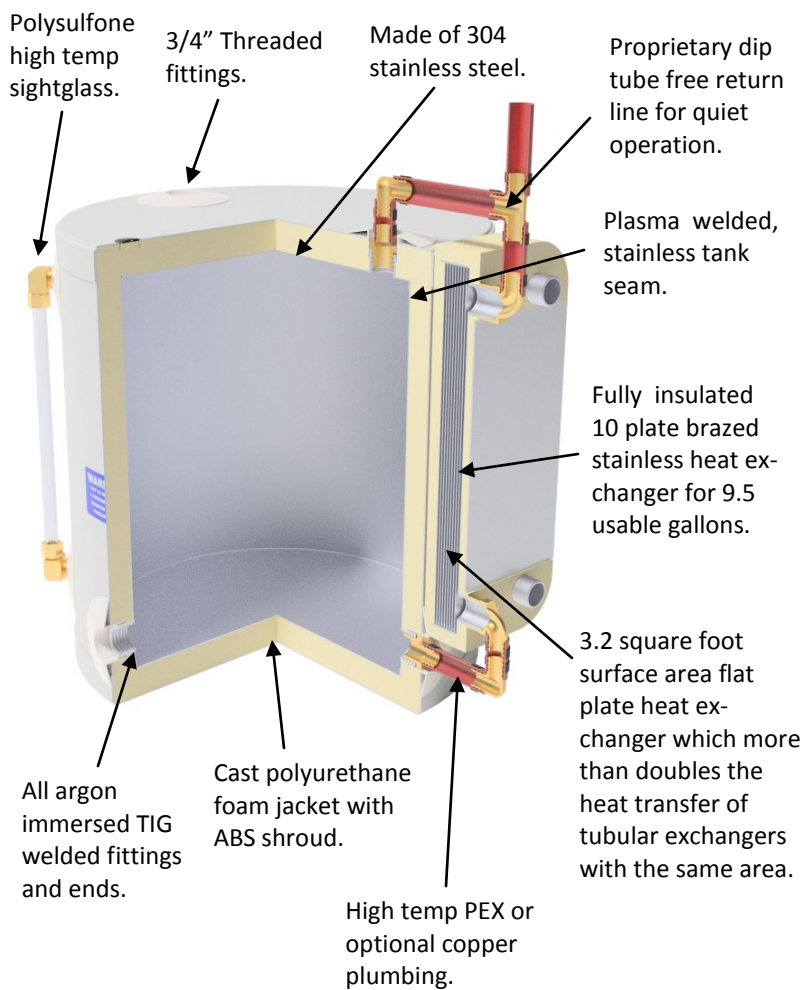

PROPAC™ T, A COMPARISON...

PROPAC™ T

WEIGHT DRY - 30 lbs
CAPACITY - 10 gallons

Competition

WEIGHT DRY - 55 lbs
CAPACITY - 8 gallons

Tel: 904.693.4555
sales@energylabsinc.com
www.energylabsinc.com